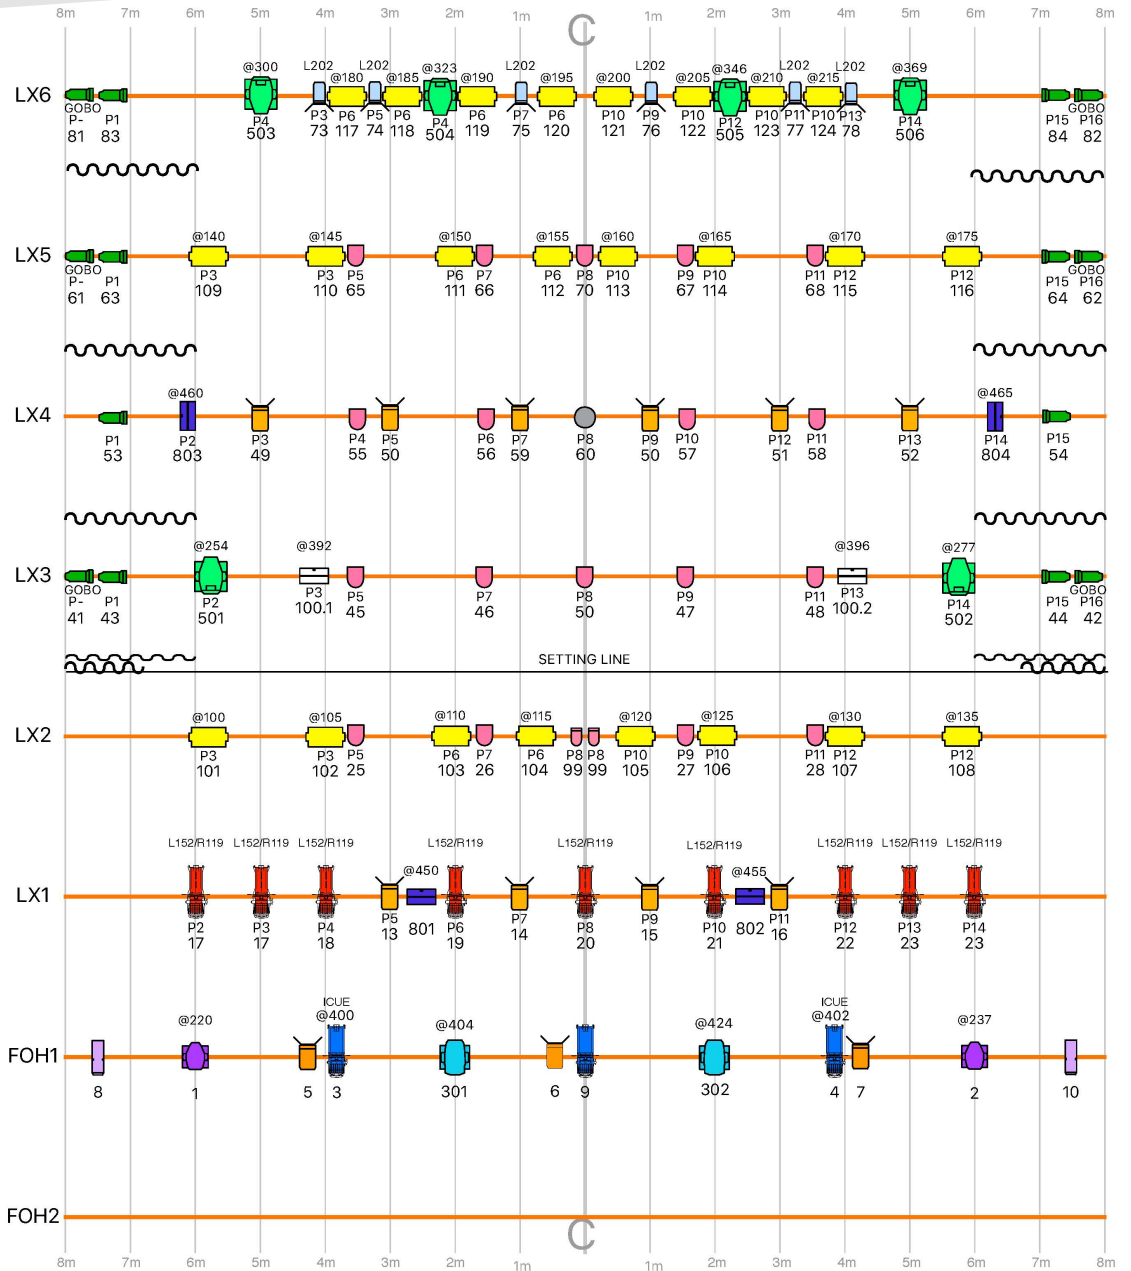

BRIGHTON THEATRE STANDARD LIGHTING RIG

KEY			
	Martin RUSH MH1 Profile Plus		DTS Fresnel 1000W
	ETC Source4 Jr 25/50		Selecon Pacific 23/50 1000W
	AC ColorForce12 RGBWA		Selecon Acclaim Fresnel
	Pearl River XR LED 500 Spot		PAR64 MFL
	PAR56 Stubby MFL		Atomic 3000 Strobe
	Selecon Acclaim 24/44		UV Wash
	Pearl River XL LED 300 Spot		

Note - All conventional fixtures unless specified are patched 1:1